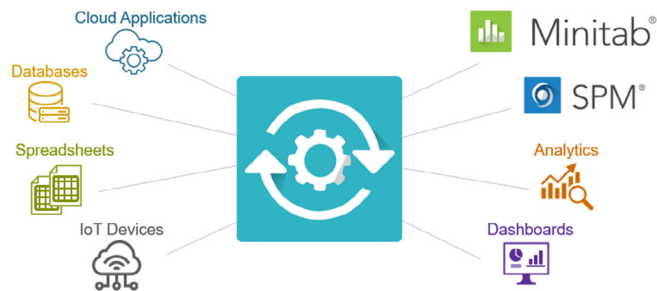

Pre-Built Connectors and Data Integrations

Minitab Connect™ has pre-built connectors and data integrations that allow teams to exchange data between their applications and sources. The platform enables direct inputs from online and offline, internal and external sources, and automated data exports to destination platforms and reporting tools.

High-performance, pre-built connectors make it easy to integrate centralized data from enterprise database systems and big data sources like data warehouses, data lakes, IoT devices, with SaaS applications, cloud storage spreadsheets, and email. Clean, aggregated data can be loaded directly into Minitab® Statistical Software, Salford Predictive Modeler®, and other popular analytics and visualization platforms.

Flexible data ingestion options make it easy to quickly access virtually any data source and add new integrations when business needs change.

In addition to connecting with the established or emerging, industry-leading sources listed here, we help organizations integrate their unique in-house and legacy data sources. Minitab Connect™ enables flexible connections to a variety of sources, like CSV and other flat file formats, internal offline data from call centers, email and chat systems, and interactive voice response (IVR) systems.

Predictive Modeling

Machine learning and Predictive analytics software

Online Stat Training

Master statistics and Minitab anywhere with online training

Visual Business Tools

Visual tools to ensure process and product excellence