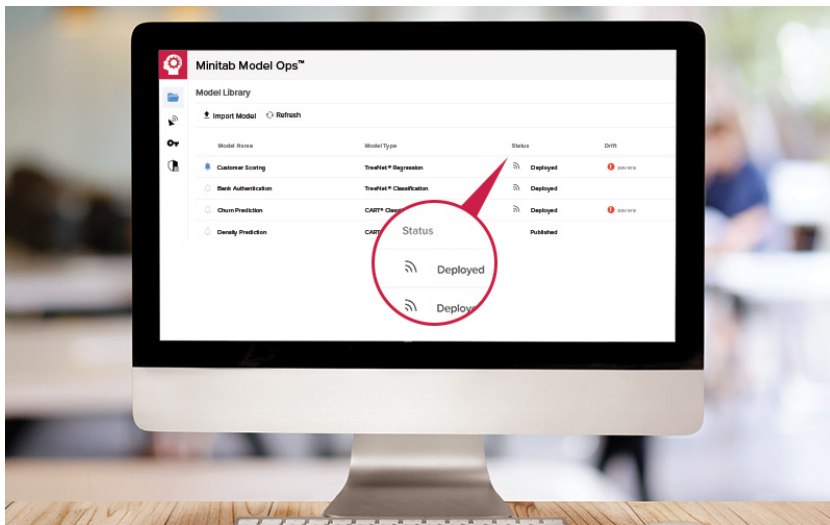

Minitab Model Ops™

ML Model Lifecycle Management for Everyone

As machine learning use cases grow, the need to deploy and operationalize models has emerged. Introducing **Minitab Model Ops**, the ultimate ML Model deployment solution. Our latest product release helps business analysts and engineers successfully deploy their own Machine Learning and Predictive models.

Easy Model Deployment

Deploy your models effortlessly with a single click for immediate insights. Simply import models and store them in your own model repository. Every Minitab Model Ops model can publish to a REST API endpoint, making it easy to integrate into modern enterprise applications.

View Model Performance from Anywhere

Verify your models are performing from anywhere. Track key drift and stability metrics and set critical thresholds for each model. View model uptime, response time and deployment status. Get alerts in real-time as changes occur.